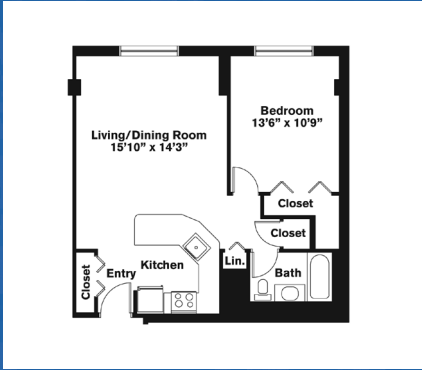

Residence features are subject to change and may be available in select apartments only.

Water View Village

Start *Living*

WATER VIEW VILLAGE

Studio ~ 1 Bath (541 sq. ft.)

Two Bedrooms ~ 1 Bath (900 sq. ft.)

One Bedroom ~ 1 Bath (720 sq. ft.)

Two Bedrooms ~ 1 Bath (1,125 sq. ft.)

One Bedroom ~ 1 Bath (850 sq. ft.)

Two Bedrooms ~ 2 Baths (1,280 sq. ft.)

Variations may occur in some floor plan styles. Dimensions and square foot measurements are approximate.