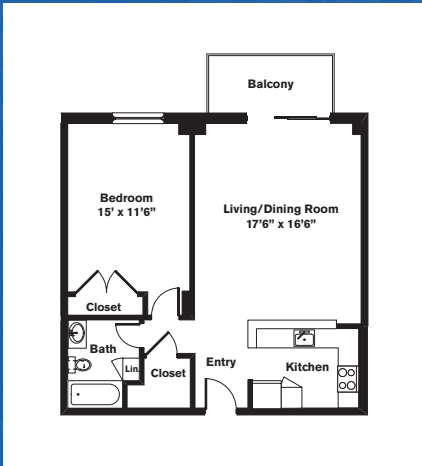

Residence features are subject to change and may be available in select apartments only.

Water View Village

Start *Living*

WATER VIEW VILLAGE

Studio ~ 1 Bath (541 sq. ft.)

Two Bedrooms ~ 1 Bath (900 sq. ft.)

One Bedroom ~ 1 Bath (720 sq. ft.)

Two Bedrooms ~ 1 Bath (1,125 sq. ft.)

One Bedroom ~ 1 Bath (850 sq. ft.)

Two Bedrooms ~ 2 Baths (1,280 sq. ft.)

Variations may occur in some floor plan styles. Dimensions and square foot measurements are approximate.