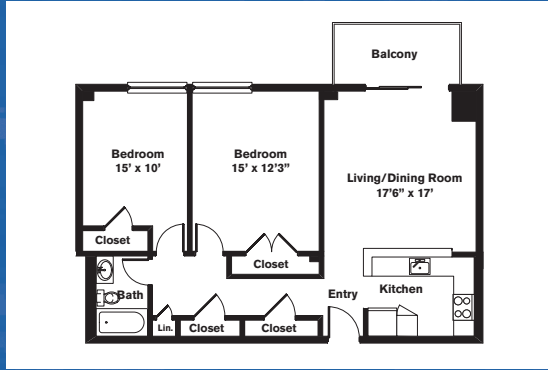

Residence features are subject to change and may be available in select apartments only.

Water View Village

Start *Living*

WATER VIEW VILLAGE

Studio ~ 1 Bath (541 sq. ft.)

Two Bedrooms ~ 1 Bath (900 sq. ft.)

One Bedroom ~ 1 Bath (720 sq. ft.)

Two Bedrooms ~ 1 Bath (1,125 sq. ft.)

One Bedroom ~ 1 Bath (850 sq. ft.)

Two Bedrooms ~ 2 Baths (1,280 sq. ft.)

Variations may occur in some floor plan styles. Dimensions and square foot measurements are approximate.