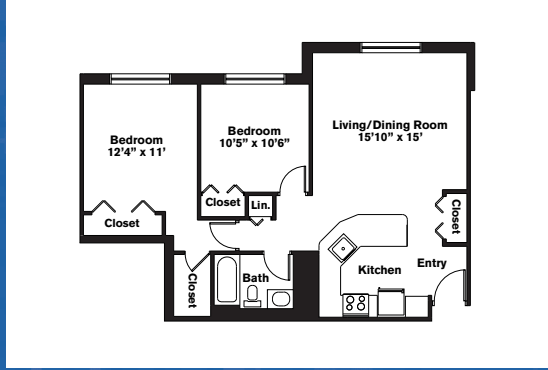

Residence features are subject to change and may be available in select apartments only.

Water View Village

Start *Living*

WATER VIEW VILLAGE

Studio ~ 1 Bath (541 sq. ft.)

Two Bedrooms ~ 1 Bath (900 sq. ft.)

One Bedroom ~ 1 Bath (720 sq. ft.)

Two Bedrooms ~ 1 Bath (1,125 sq. ft.)

One Bedroom ~ 1 Bath (850 sq. ft.)

Two Bedrooms ~ 2 Baths (1,280 sq. ft.)

Variations may occur in some floor plan styles. Dimensions and square foot measurements are approximate.