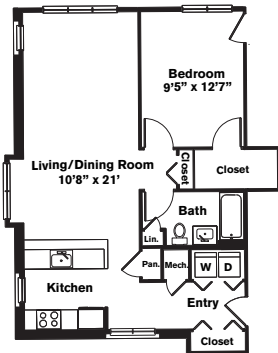

Residence features are subject to change and may be available in select apartments only.

Norwood Gardens

Start *Living*

NORWOOD GARDENS

One Bedroom ~ 1 Bath (810 sq. ft.)

Style 1

Two Bedrooms ~ 2 Baths (1,050 sq. ft.)

Style 1

One Bedroom ~ 1 Bath (850 sq. ft.)

Style 2

Two Bedrooms ~ 2 Baths (1,050 sq. ft.)

Style 2

One Bedroom ~ 1 Bath (871 sq. ft.)

Style 5

Three Bedrooms ~ 2 Baths (1,300 sq. ft.)

Variations may occur in some floor plan styles. Dimensions and square foot measurements are approximate.

LEASING OFFICE 105 Hampden Drive, Norwood, MA 02062

Please check website or contact the leasing office for hours.