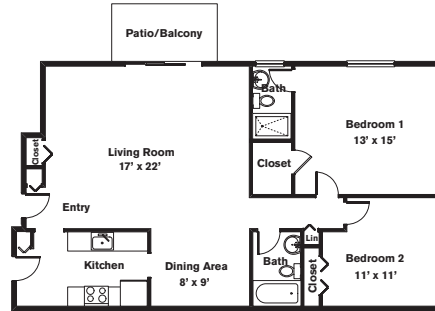

Residence features are subject to change and may be available in select apartments only.

Norwood Gardens

Start *Living*

NORWOOD GARDENS

One Bedroom ~ 1 Bath (810 sq. ft.)

Style 1

Two Bedrooms ~ 2 Baths (1,050 sq. ft.)

Style 1

One Bedroom ~ 1 Bath (850 sq. ft.)

Style 2

Two Bedrooms ~ 2 Baths (1,050 sq. ft.)

Style 2

One Bedroom ~ 1 Bath (871 sq. ft.)

Style 5

Three Bedrooms ~ 2 Baths (1,300 sq. ft.)

Variations may occur in some floor plan styles. Dimensions and square foot measurements are approximate.

LEASING OFFICE 105 Hampden Drive, Norwood, MA 02062

Please check website or contact the leasing office for hours.