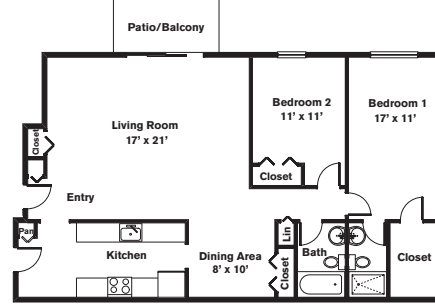

Residence features are subject to change and may be available in select apartments only.

Norwood Gardens

Start *Living*

NORWOOD GARDENS

One Bedroom ~ 1 Bath (810 sq. ft.)

Style 1

Two Bedrooms ~ 2 Baths (1,050 sq. ft.)

Style 1

One Bedroom ~ 1 Bath (850 sq. ft.)

Style 2

Two Bedrooms ~ 2 Baths (1,050 sq. ft.)

Style 2

One Bedroom ~ 1 Bath (871 sq. ft.)

Style 5

Three Bedrooms ~ 2 Baths (1,300 sq. ft.)

Variations may occur in some floor plan styles. Dimensions and square foot measurements are approximate.

LEASING OFFICE 105 Hampden Drive, Norwood, MA 02062

Please check website or contact the leasing office for hours.