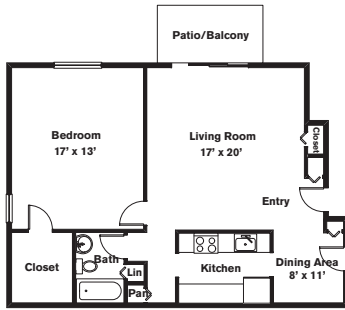

Residence features are subject to change and may be available in select apartments only.

Norwood Gardens

Start *Living*

NORWOOD GARDENS

One Bedroom ~ 1 Bath (810 sq. ft.)

Style 1

Two Bedrooms ~ 2 Baths (1,050 sq. ft.)

Style 1

One Bedroom ~ 1 Bath (850 sq. ft.)

Style 2

Two Bedrooms ~ 2 Baths (1,050 sq. ft.)

Style 2

One Bedroom ~ 1 Bath (871 sq. ft.)

Style 5

Three Bedrooms ~ 2 Baths (1,300 sq. ft.)

Variations may occur in some floor plan styles. Dimensions and square foot measurements are approximate.

LEASING OFFICE 105 Hampden Drive, Norwood, MA 02062

Please check website or contact the leasing office for hours.