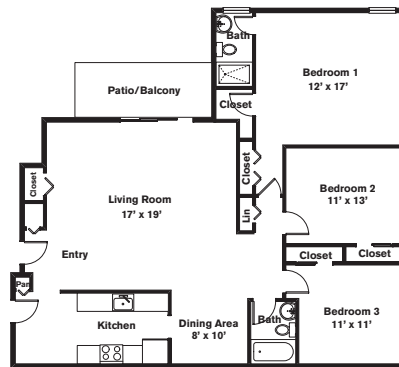

Residence features are subject to change and may be available in select apartments only.

Norwood Gardens

Start *Living*

NORWOOD GARDENS

One Bedroom ~ 1 Bath (810 sq. ft.)

Style 1

Two Bedrooms ~ 2 Baths (1,050 sq. ft.)

Style 1

One Bedroom ~ 1 Bath (850 sq. ft.)

Style 2

Two Bedrooms ~ 2 Baths (1,050 sq. ft.)

Style 2

One Bedroom ~ 1 Bath (871 sq. ft.)

Style 5

Three Bedrooms ~ 2 Baths (1,300 sq. ft.)

Variations may occur in some floor plan styles. Dimensions and square foot measurements are approximate.

LEASING OFFICE 105 Hampden Drive, Norwood, MA 02062

Please check website or contact the leasing office for hours.